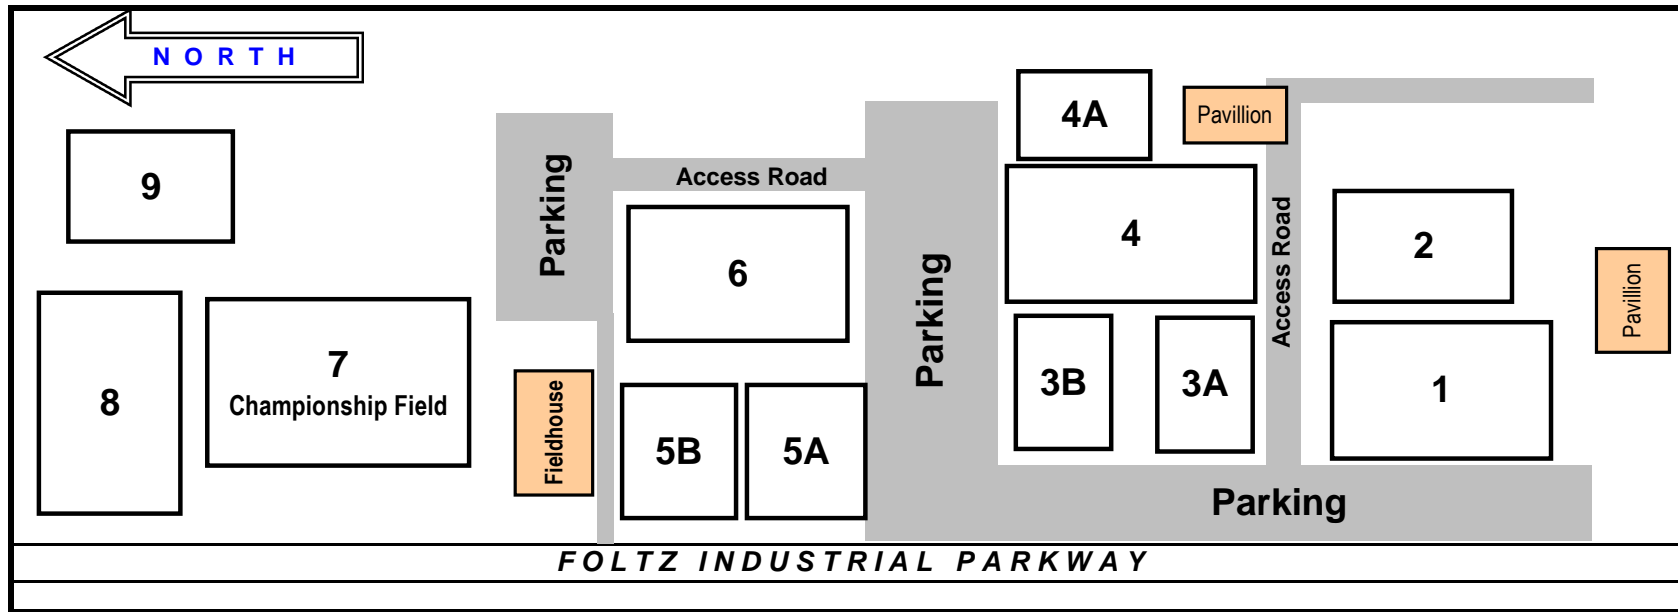

Layout of Ehrnfelt Soccer Complex (Foltz Fields)

Size	Foltz		Darice Complex	
60x40	Small	3A, 3B, 4A	Small	D3, D4
70x50	Junior	5A, 5B, 9	Junior	D2
80x55	Junior	2		
110x65	Full	1, 4, 5, 8	Full	D1

Total Fields	
Small	5
Junior	5
Full	5